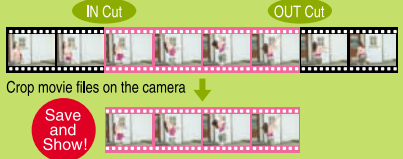

IN OUT EDITING

After you take a clip, just set the IN and OUT points to crop and save only the part you want. It's that easy.

Snap it!

No more camera shake blur, flash washout or difficult settings! Just beautiful photos in any scene!